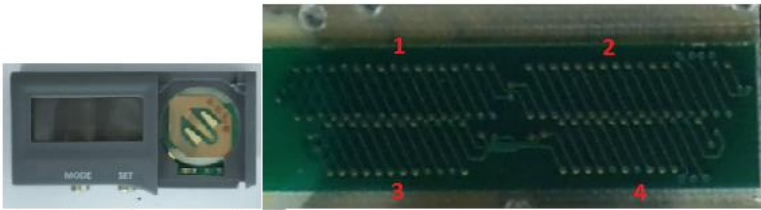

**Fowler**

**Ultra-Cal IV Electronic Caliper**

Calipers

Ultra-Cal IV Electronic Pack 4 Tracings

**Part Number:** PM245.212-101

**Note:** Different versions are not compatible. The version is denoted by number of tracings on the back. Example shown shows a four tracing version.

End Stop Screw

**Part Number:** 05-100-079

Thumbwheel T1

**Part Number:** 05-100-041

Ultra-Cal IV Electronic Pack 1 Tracing

**Part Number:** PM245.212-102

**Note:** Different versions not compatible. The version is denoted by number of tracings on the back.

Ultra-Cal IV Battery Cover w/ Thumbwheel Holder

**Part Number:** 068.202-000

Ultra-Cal IV Clear Battery Cover

**Part Number:** 068.203

Ultra-Cal IV Opto Port Cover

**Part Number:** 068.205

Part Number	Range	Accuracy	Resolution
54-100-444-0	6"/150mm	.0008"/20µm	.0005"/.01mm
54-100-448-0	8"/200mm	.0012"/30µm	.0005"/.01mm
54-100-412-0	12"/300mm	.0012"/30µm	.0005"/.01mm
Accessories			
54-115-333-0	Opto - Serial Cable		
54-115-525-0	Opto - USB Cable		
54-100-350-0	Replacement Battery		