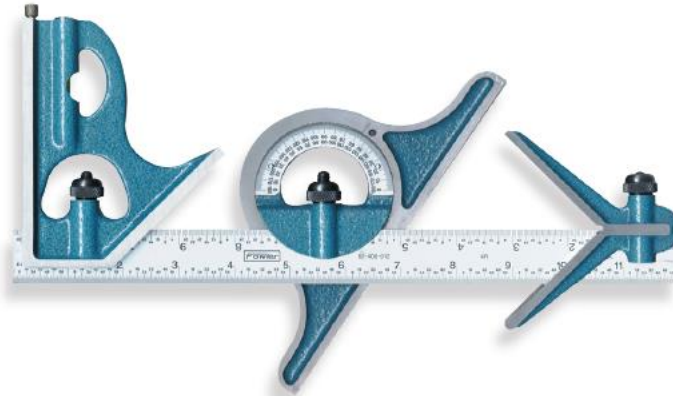

Combo Square Center Ring Screw
Part Number: 05-100-366

Combo Square Small Locking Screw
Part Number: 05-100-363

Combo Square Locking Screw Spring
Part Number: 05-100-367

Combo Square Large Locking Screw Cap
Part Number: 05-100-365

Part Number	Blade Size	Graduation
Inch Series:		
52-370-012-0	12"	4R
52-375-012-0	12"	16R
52-370-018-0	18"	4R
52-375-018-0	18"	16R
52-370-024-0	24"	4R
52-375-024-0	24"	16R
Metric Series:		
52-375-013-0	300mm	1mm-.5mm

Specifications subject to change without notice.

Combination Square Set

Combo Square Center Ring
Part Number: 05-100-364

▲ Combination Square Set No. 52-375-012 (CAST HEADS)

Combo Square Vial Only
Part Number: 05-100-368

Combo Square Large Locking Screw Cap
Part Number: 05-100-365

Part Number	Blade Size	Graduation
Inch Series:		
52-370-012-0	12"	4R
52-375-012-0	12"	16R
52-370-018-0	18"	4R
52-375-018-0	18"	16R
52-370-024-0	24"	4R
52-375-024-0	24"	16R
Metric Series:		
52-375-013-0	300mm	1mm-.5mm